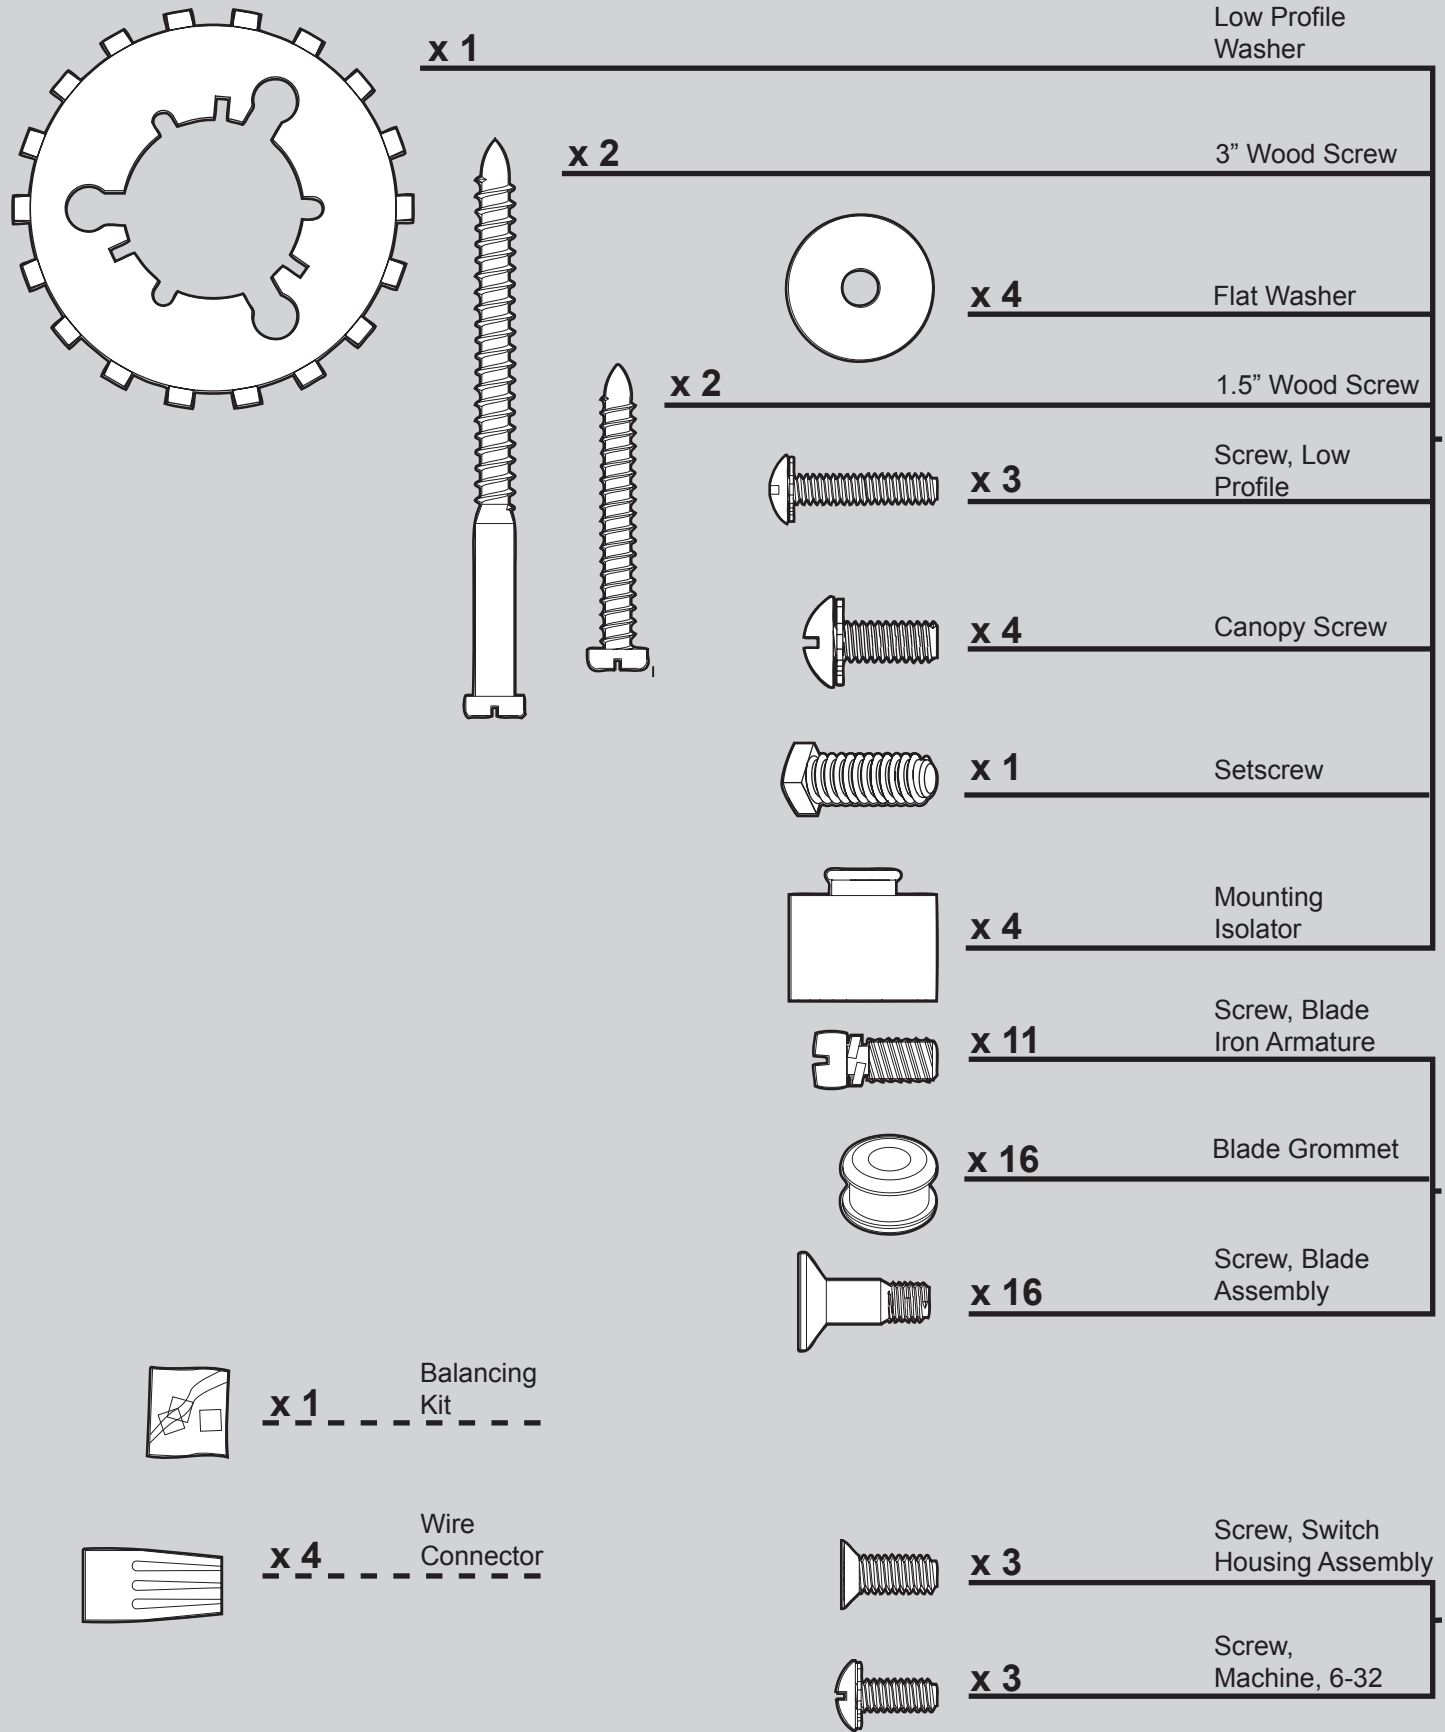

# Hardware

(Drawn to Scale)

Parts List		Model #	21705
		Asm. Dwg. #	99125-01
		Finish	Midnight Copper
Item Name	Qty	Part #	
* Hanging System Kit	1	96970-88	
Ceiling Plate			
Canopy			
Canopy Trim Ring			
Hanger Ball / Downrod Assembly			
Setscrew			
Low Profile Washer			
Canopy Screw			
Wood Screw 1.5"			
Wood Screw 3"			
Flat Washer			
Mounting Isolator			
Screw, Low Profile			
Switch Housing Assembly	1	G0663-88	
Blade Iron Set	1	97838-05	
Blade Set	1	G0761-16	
Screw, Blade Iron Armature	11	63755-05	
Hardware Kit	1	99125-00-860	
Blade Grommet			
Blade Assembly Screw			
Screw, Machine, 6-32			
Wire Connector			
Screw, Switch Housing Assembly			
Balancing Kit	1	65666-01	
Cap, Finial	1	63987-01	
Finial	1	07613-02	
Pull Chain Pendant	1	G0090-01	
Pull Chain Pendant	1	G0091-01	
Pull Chain	1	63756-18	
Pull Chain	2	63756-23	
Light Kit Assembly	1	97231-08	
Light bulb / Bulb	2	77646-04	
Globe/Shade	1	88855-01	